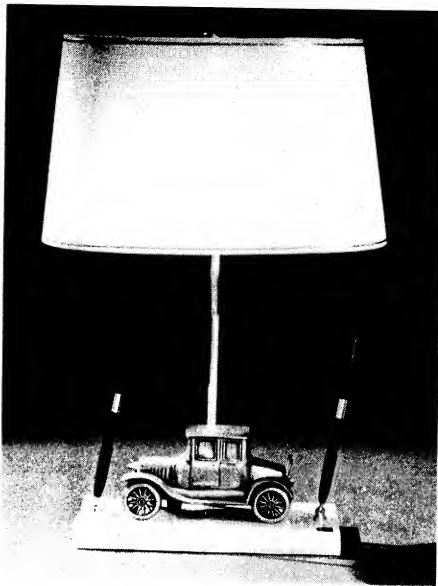

410RC - PEN BASE — DOUBLE PEN — TRAY
ROLL CALENDAR — FREE FORM

612RC - PEN BASE — DOUBLE PEN — ROLL CALENDAR
— WIDE TRAY

37CK - PEN BASE — ALARM CLOCK
AUTOMATIC CALENDAR

DISTINCTIVELY STYLED
QUALITY CRAFTSMANSHIP